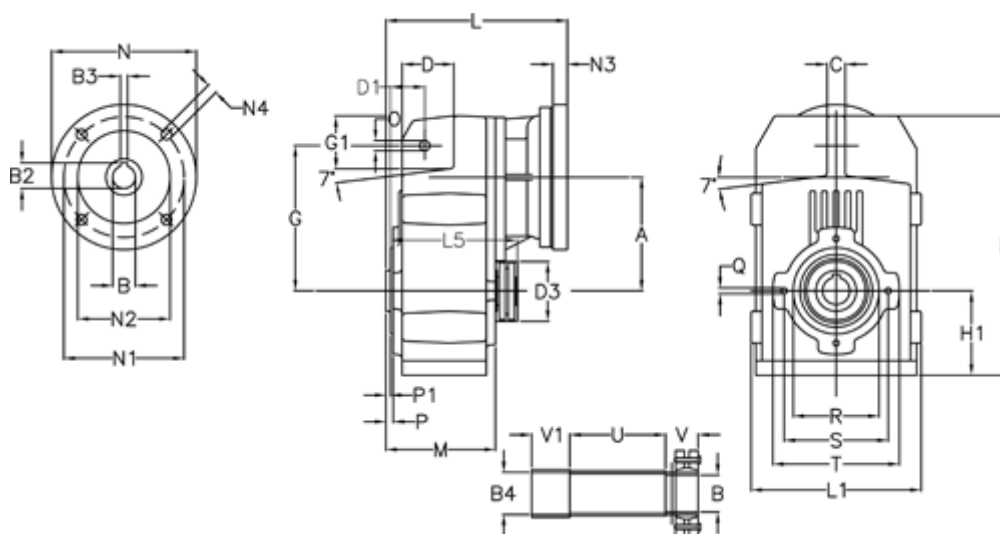

Article number: 29560542915225

Description: Shaft mounted gear
A514S-429,1-P71B5

Measures

A = 211.30	D1 = 65.0	I5 = 222.0	P1 = 4.5	V1 = 50
B = 52	d3 = 120	M = 163.0	Q = M12x19	
B1 = 14	G = 278	N = 160	R = 180	
B2 = 16.3	G1 = 105.5	N1 = 130	S = 215	
B3 = 5	H = 479.0	N2 = 110	T = 250	
B4 = 54	H1 = 144.0	N4 = M8x16	Tightening torque N m = 14.5	
C = 20	L = 339.5	O = 22	U = 91.0	
D = 93.5	L1 = 273	P = 8.5	V = 62	